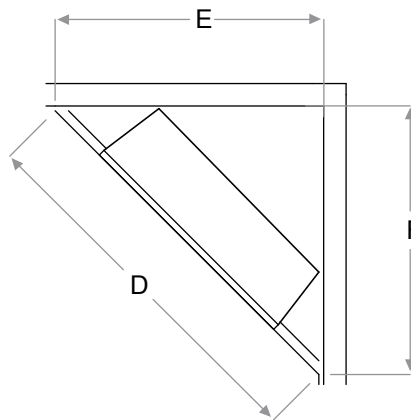

RBFGLOSS42 - 42" Tempered Front Glass
Dimensions:
41-1/8" W x 26-5/8" H x 3/8" D
(104.5 cm x 67.5 cm x 1.1 cm)

RBFDOOR42 - 42" Functional Doors
with Tempered Glass
Dimensions:
45-7/8" W x 31-3/4" H x 1-1/4" D
(116.5cm x 80.8cm x 3.7cm)

RBFPLUG

RBFL42BR - Birch Log Set
Dimensions:
26-1/2" W x 11-1/8" H x 11" D
(67.2 cm x 28.1 cm x 27.9 cm)

RBFL42FC - Fresh Cut Log Set
Dimensions:
26-1/2" W x 11-1/8" H x 11" D
(67.2 cm x 28.1 cm x 27.9 cm)

Framing Dimensions:

NOTE: The materials used for the finished surround must be cut to precise dimensions as the 1/2" (1.3 cm) self trimming flange is only to create a finished appearance.

RBF42

A	B	C	D	E	F
12-1/2" (31.8 cm)	42-5/8" (108.3 cm)	30-5/8" (77.8 cm)	66-1/2" (168.9 cm)	47" (119.4 cm)	47" (119.4 cm)