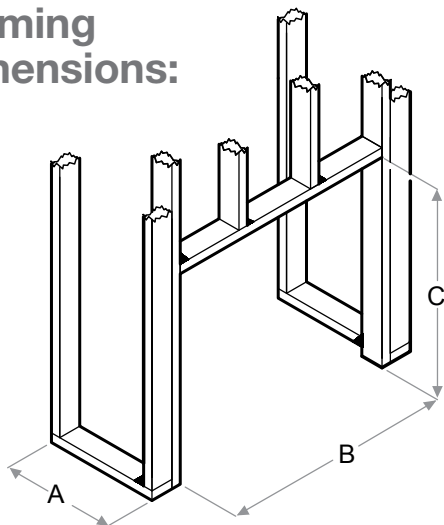

Framing Dimensions:

NOTE: The materials used for the finished surround must be cut to precise dimensions as the 1/2" (1.3 cm) self trimming flange is only to create a finished appearance.

RBF42

A	B	C	D	E	F
12-1/2" (31.8 cm)	42-5/8" (108.3 cm)	30-5/8" (77.8 cm)	66-1/2" (168.9 cm)	47" (119.4 cm)	47" (119.4 cm)